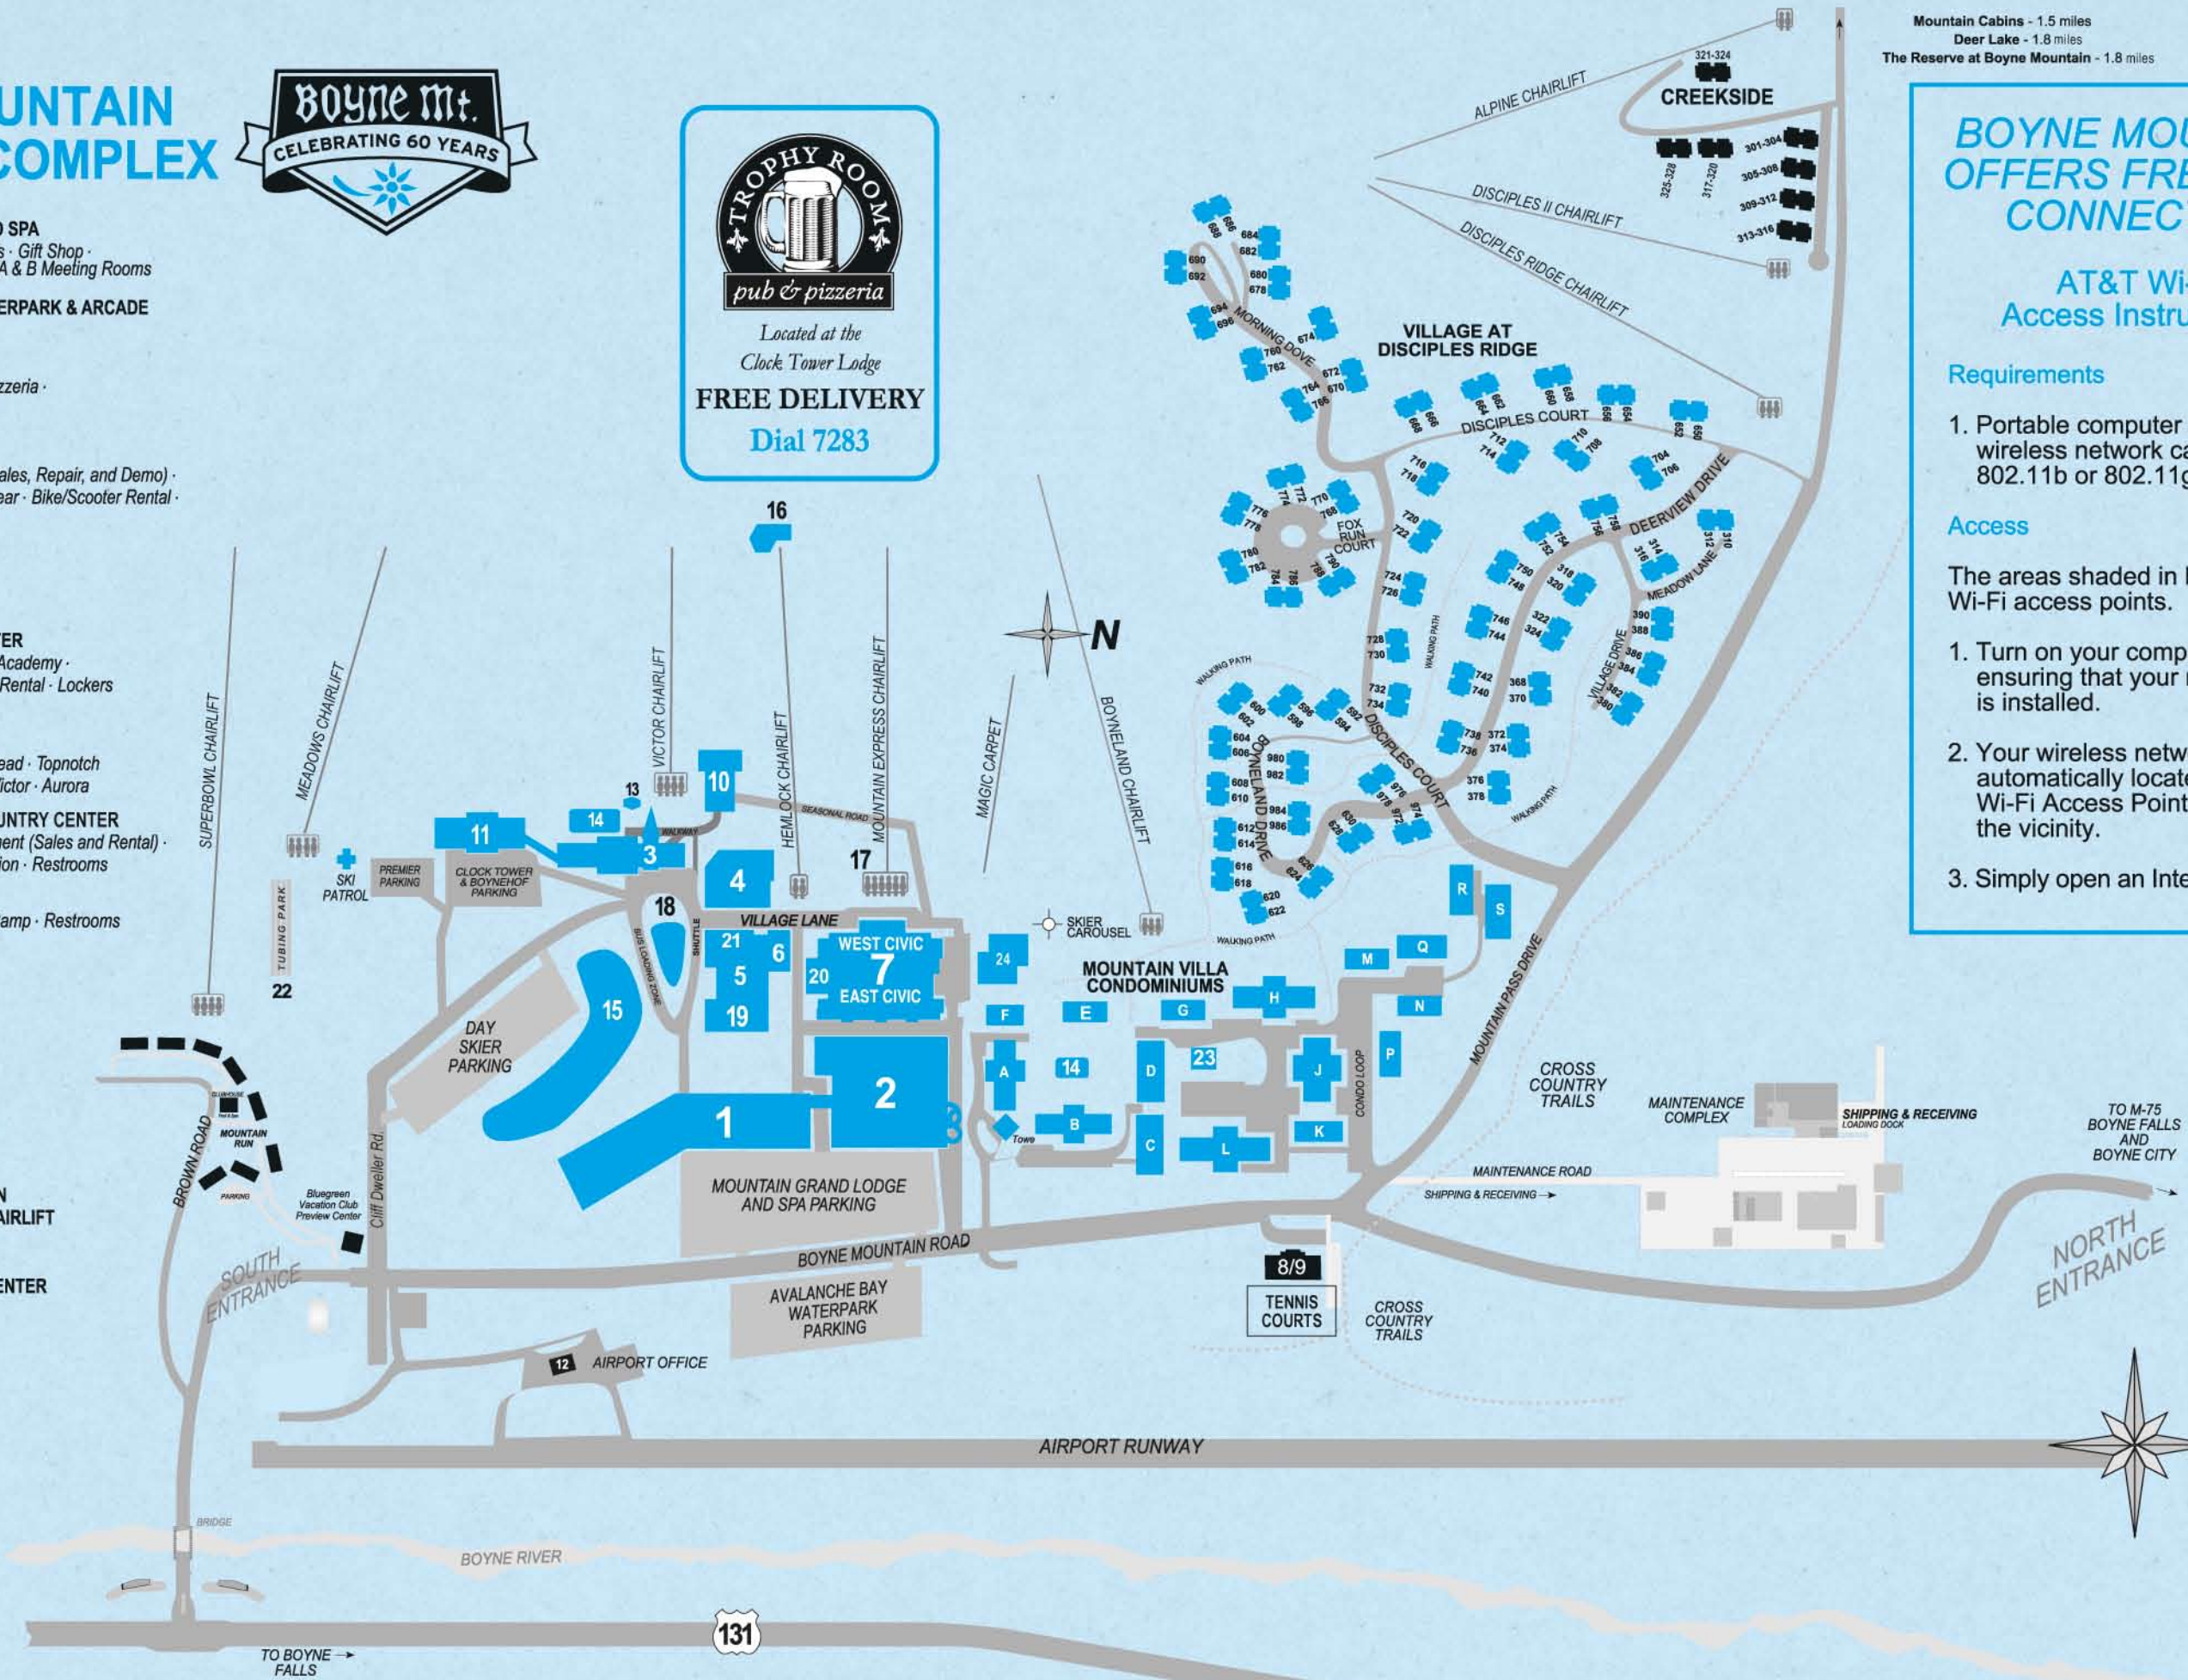

BOYNE MOUNTAIN GENERAL COMPLEX

Located at the
Clock Tower Lodge
FREE DELIVERY
Dial 7283

1. MOUNTAIN GRAND LODGE AND SPA
Front Desk · Solace Spa · Everett's · Gift Shop · Das Cafe · Geneva, Graz, Vienna A & B Meeting Rooms
2. AVALANCHE BAY INDOOR WATERPARK & ARCADE
Apres Ski Pub · Snack Shack
3. CLOCK TOWER LODGE
Eriksen's · Trophy Room Pub & Pizzeria · Snowflake Lounge · Alpine Room
4. BOYNE COUNTRY SPORTS
Snowsports Apparel/Equipment (Sales, Repair, and Demo) · Golf Apparel/Equipment · Resortwear · Bike/Scooter Rental · Restrooms
5. ADMINISTRATIVE BUILDING
6. PIERSON'S GRILLE & SPIRITS
7. SKIER SERVICES & CIVIC CENTER
WINTER: Cafeteria · SnowSports Academy · NASTAR Registration · Equipment Rental · Lockers · Restrooms · Playcare
SUMMER - Meeting Rooms
Upper Level: Matterhorn · Ramshead · Topnotch
Lower Level: Artberg · McLouth · Victor · Aurora
8. BOYNE MOUNTAIN CROSS COUNTRY CENTER
Cross Country Ski Apparel/Equipment (Sales and Rental) · Snowshoe Rental · Nordic Instruction · Restrooms
9. ACTIVITY CENTER
Tennis Courts · Fritz's Adventure Camp · Restrooms
10. EDELWEISS
11. BOYNEHOF
12. AIRPORT OFFICE
13. OUTDOOR HOT TUB
14. OUTDOOR POOL(S)
15. FISHING/SNOWMAKING POND
16. EAGLE'S NEST RESTAURANT
17. MOUNTAIN EXPRESS 6-PERSON HIGH SPEED DETACHABLE CHAIRLIFT
18. VILLAGE CIRCLE
19. BOYNE REALTY DISCOVERY CENTER
20. SKI/SNOWBOARD VALET
21. LIFT TICKET SALES
22. TUBING PARK
23. LAUNDROMAT
24. HELGA'S HOUSE

Mountain Cabins - 1.5 miles
Deer Lake - 1.8 miles
The Reserve at Boyne Mountain - 1.8 miles

BOYNE MOUNTAIN OFFERS FREE WI-FI CONNECTION

AT&T Wi-Fi Access Instructions

Requirements

1. Portable computer with a wireless network card, rated for 802.11b or 802.11g standards.

Access

The areas shaded in blue have Wi-Fi access points.

1. Turn on your computer, ensuring that your network card is installed.
2. Your wireless network card will automatically locate any AT&T Wi-Fi Access Points (AP's) in the vicinity.
3. Simply open an Internet browser.