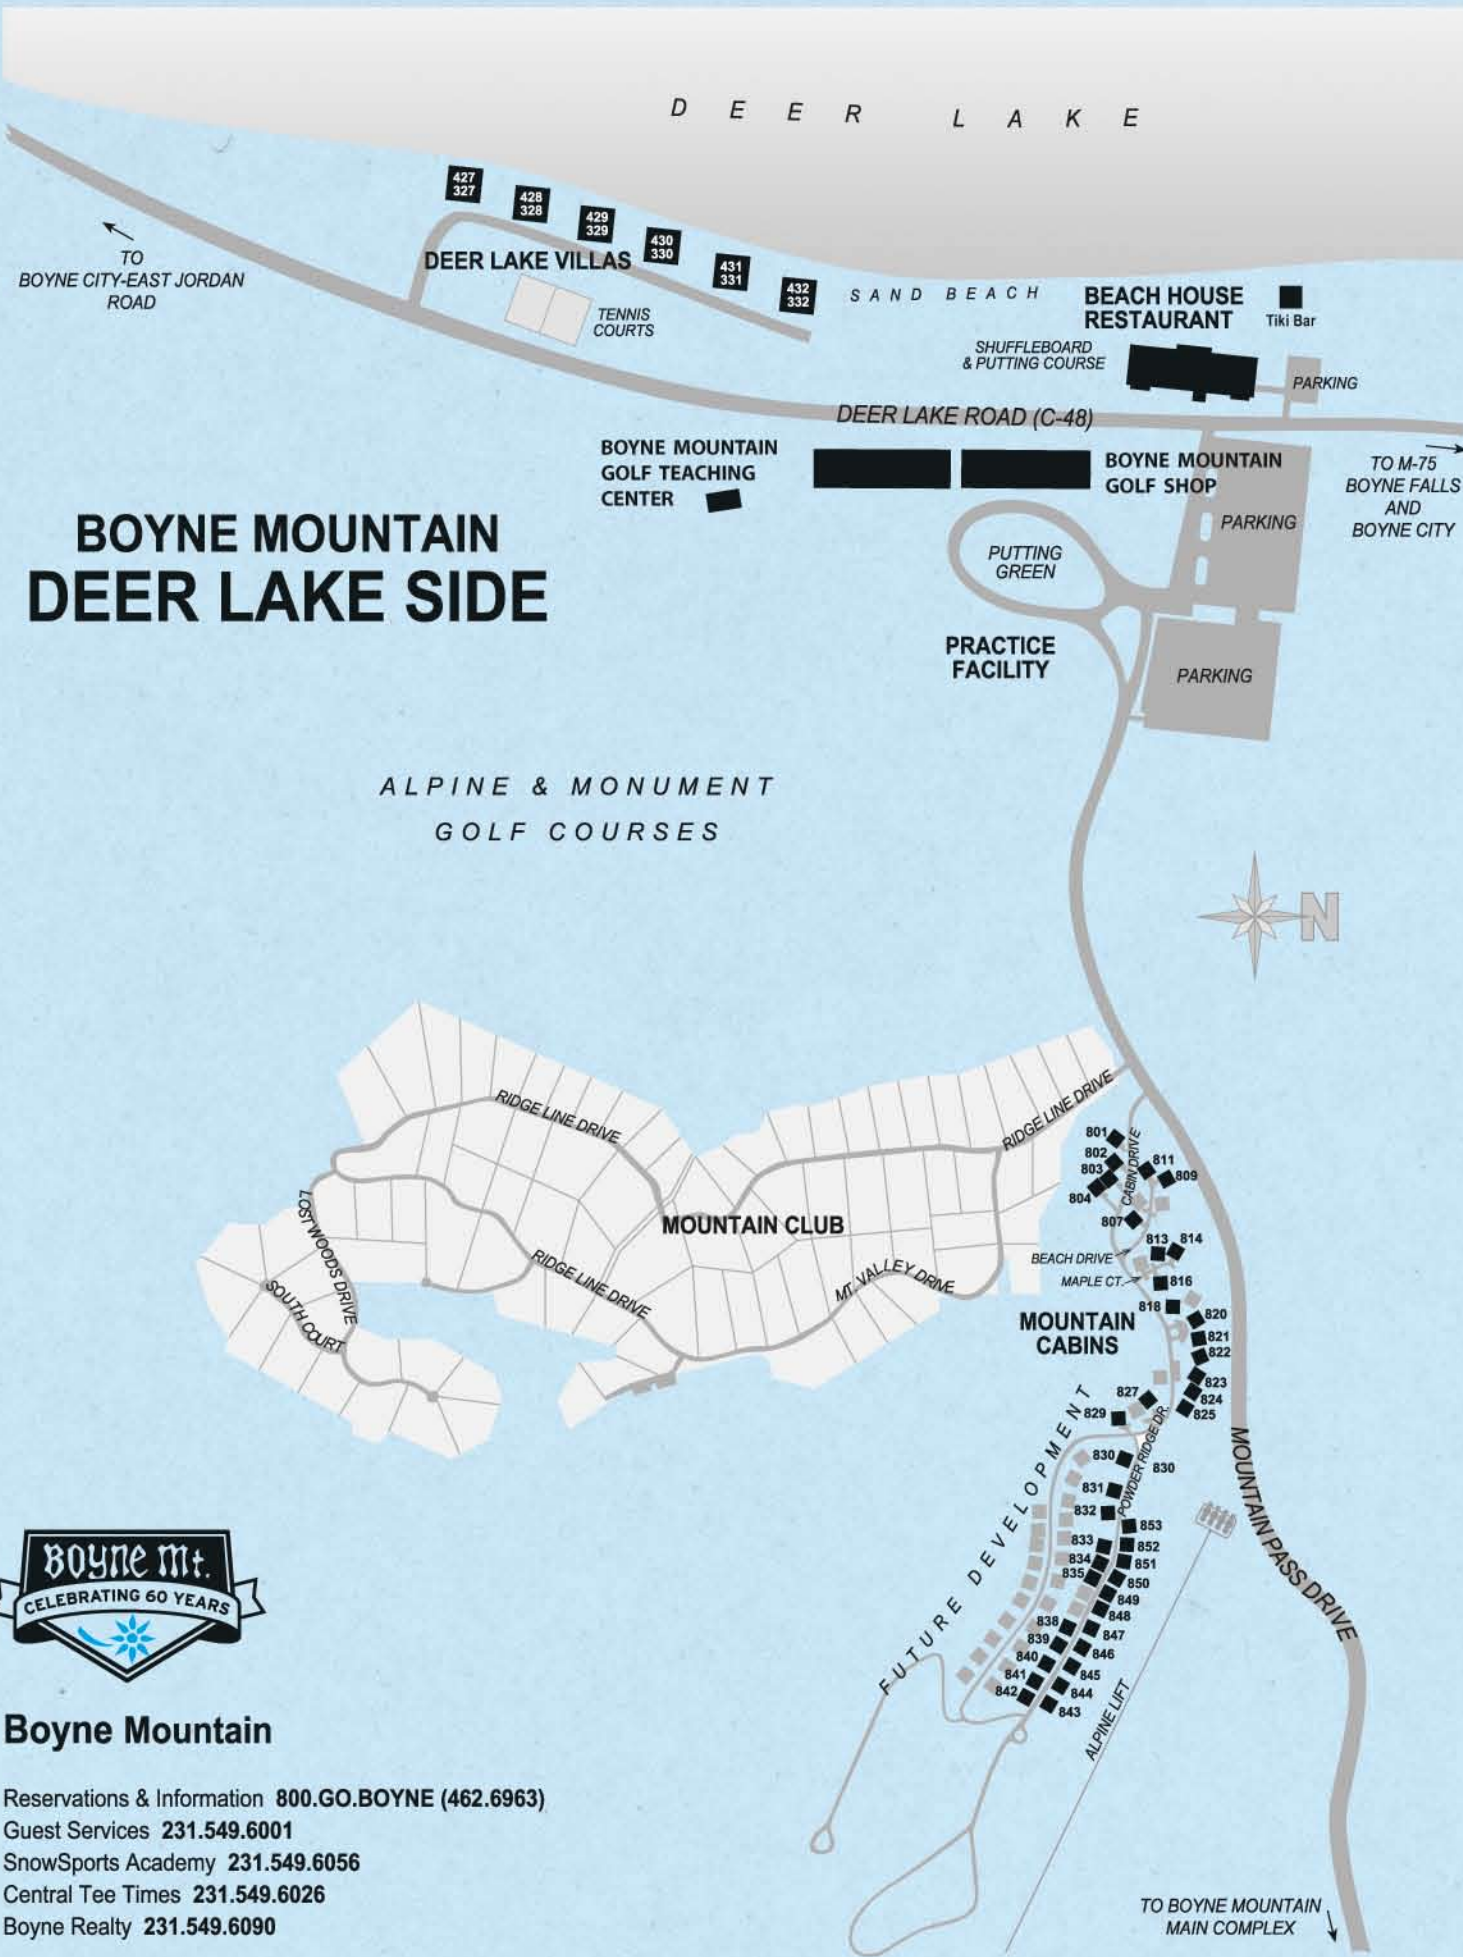

Boyne Mountain

Reservations & Information 800.GO.BOYNE (462.6963)
Guest Services 231.549.6001
SnowSports Academy 231.549.6056
Central Tee Times 231.549.6026
Boyne Realty 231.549.6090

BOYNE MOUNTAIN RESORT MAPS & INFORMATION

One Boyne Mountain Road
Boyne Falls, Michigan 49713-0019
231.549.6000 · 800.GO.BOYNE
www.BOYNE.com